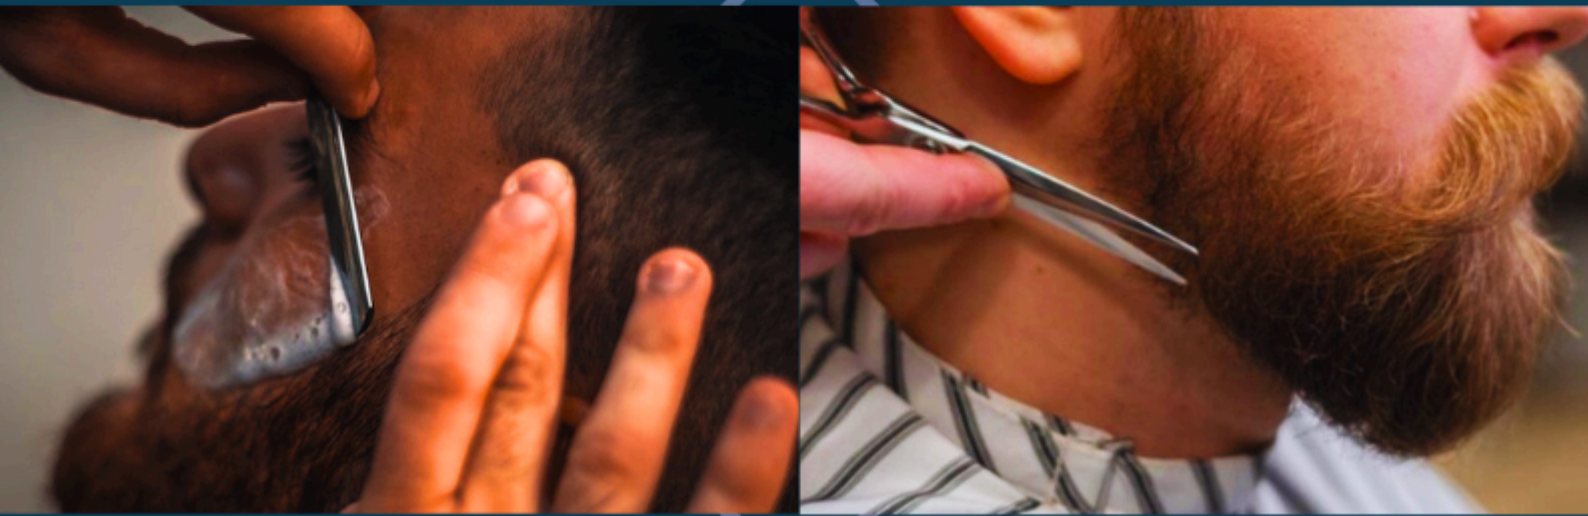

Body Sense
Man

GROOMING, YOUR WAY.

Choose Your Chill

2.5-3 hrs. | R790 p.p.

Choose 3 services & make your own package:

- 30-min Back, Neck, & Shoulder Massage
  - 30-min Foot Massage
  - 30-min Indian Head Massage
- 30-min Back, Neck, & Shoulder Massage
  - Express Manicure *or* Pedicure *or* Facial