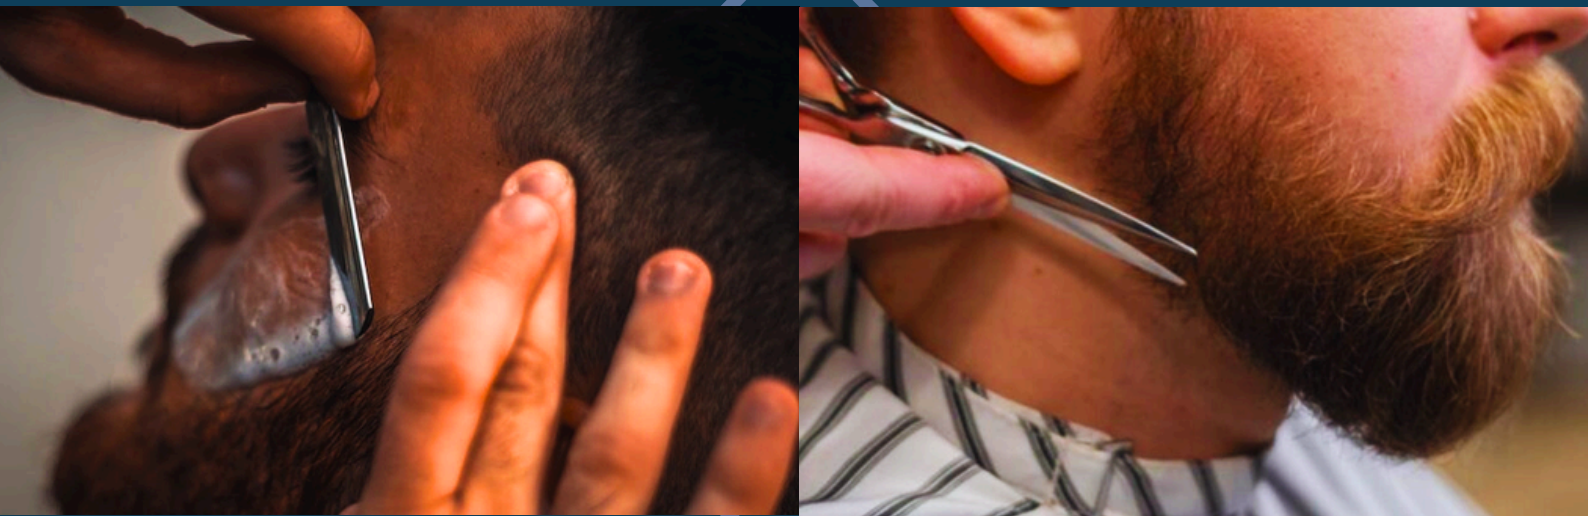

## **Executive Pitstop**

*2 hrs. | R1 100 p.p.*

- \* 60-min Luxurious Facial
- \* 30-min Back, Neck, & Shoulder Massage
- \* 30-min Pressure Point Foot Massage

*Body Sense*  
Man

# GROOMING, YOUR WAY.